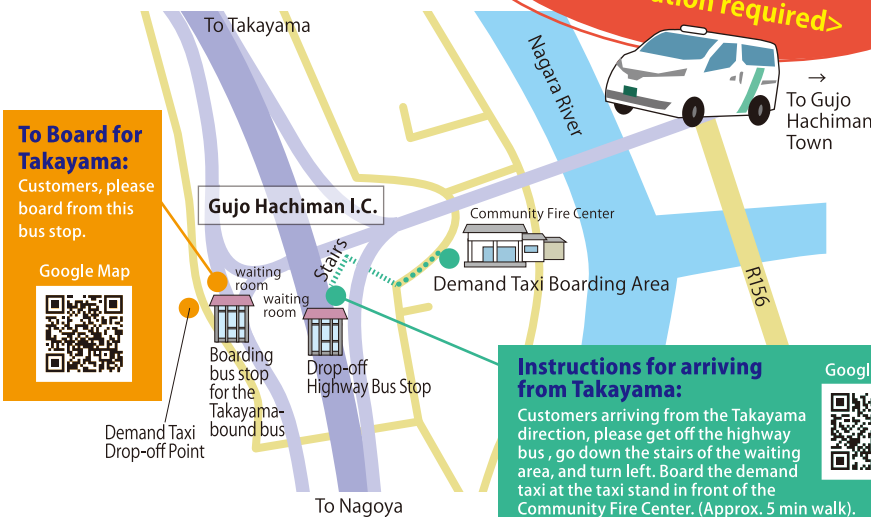

Highway Bus Gujohachiman I.C. Bus Stop Information Map

From Gujo Hachiman Inter Bus Stop to Gujo Hachiman Town Center
A reservation-based taxi (Demand Taxi) is available.
<Reservation required>

Highway Bus Fare Table

	Gujohachiman I.C.	Meitetsu Gifu
Highway Hirugano Kogen	1,600	2,300
Takayama Bus Terminal	2,000	2,900

Elementary school students are half price.
No round-trip discount available.

Information on the Gujohachiman I.C. Reservation-Based Taxi (Demand Taxi)

The Gujohachiman I.C. bus stop is a 30-minute walk. There is a reservation-based taxi (demand taxi) that runs between the Gujohachiman I.C. stop and the town center. For details such as timetables and for reservations, please check here.

<Fare>
One person, one way: **350yen**
(Cash Only)

<Demand Taxi Inquiries>
TEL : 0120-053-155
Gujo Taxi Co., Ltd.
(Reception 8:30am-9:00pm)

Inquiries

Nohi Bus

Highway Bus Reservation Center

TEL: **0577-32-1688** (9:00am-5:00pm)